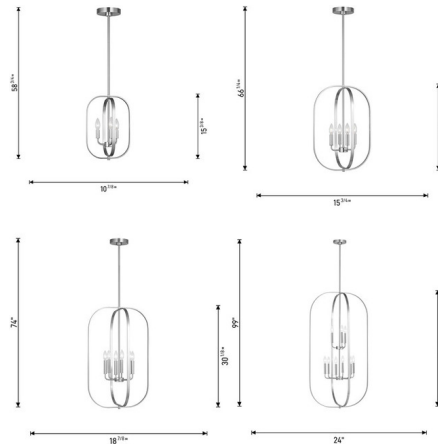

Description

The Loretto Chandelier brings a bold simplicity to your interior space. The central candelabra is surrounded by a curved open cage that casts warm, inviting shadows throughout your room. Sloped ceiling to 22 degrees max.

Specifications

COLOR N/A
 BODY FINISH Midnight Black
 WATTAGE 27W
 DIMMER Standard 120V
 DIMENSIONS 10.88"W x 15"H
 BULB NOT INCLUDED 3 x B10/Candelabra (E12)/9W/120V LED
 OTHER BULB OPTIONS B10/Candelabra (E12)/60W/120V Incandescent
 COUNTRY OF ORIGIN Viet Nam

Technical Information

PRODUCT DIMENSIONS Downrods: One 6" and Three 12" Included

Shown in midnight black

CLICK TO VIEW PRODUCT

Notes: