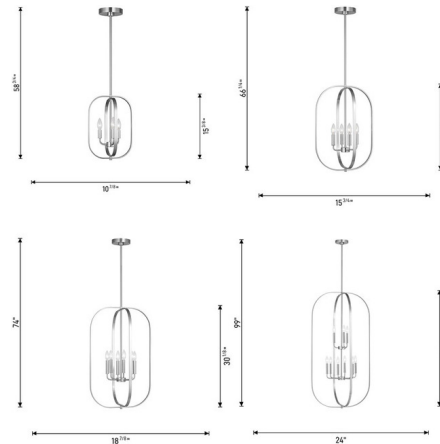

### Description

The Loretto Chandelier brings a bold simplicity to your interior space. The central candelabra is surrounded by a curved open cage that casts warm, inviting shadows throughout your room. Sloped ceiling to 22 degrees max.

### Specifications

COLOR . . . . . N/A  
 BODY FINISH . . . . . Midnight Black  
 WATTAGE . . . . . 27W  
 DIMMER . . . . . Standard 120V  
 DIMENSIONS . . . . . 10.88"W x 15"H  
 BULB NOT INCLUDED . . . . . 3 x B10/Candelabra (E12)/9W/120V LED  
 OTHER BULB OPTIONS . . . . . B10/Candelabra (E12)/60W/120V Incandescent  
 COUNTRY OF ORIGIN . . . . . Viet Nam

### Technical Information

PRODUCT DIMENSIONS . . . . . Downrods: One 6" and Three 12" Included

Shown in midnight black

CLICK TO VIEW PRODUCT

Notes: