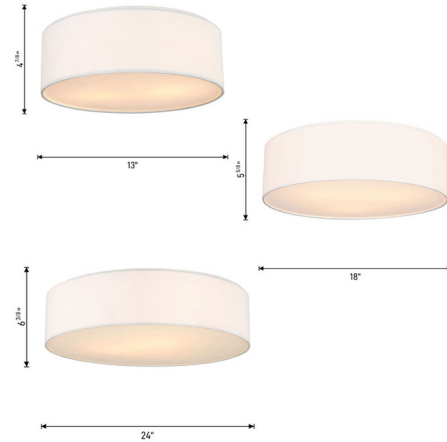

Shown in matte white / white linen