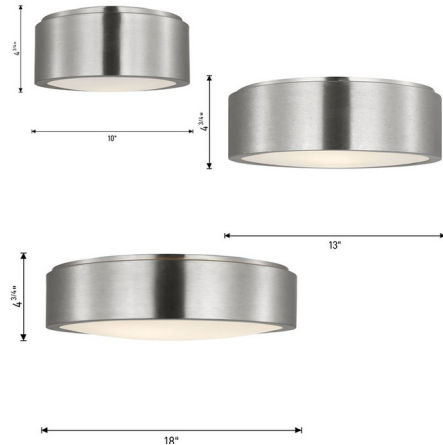

Shown in brushed nickel / opal etched