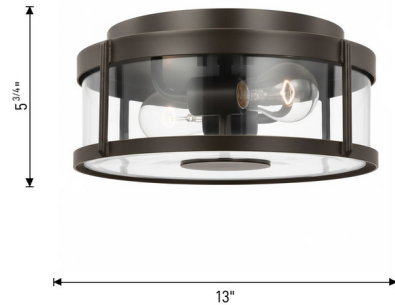

By Generation Lighting

Description

The Luning Outdoor Ceiling Flush Light adds a touch of industrial elegance to your exterior space. Its drum shaped frame features curved glass panels that diffuse warm light, creating inviting shadows across your area. Note: Industrial ST Edison bulbs complete this fixture. But standard A19, medium base of up to 60 watts may be used.

Shown in textured black / opal etched

Specifications

COLOR	Opal Etched
BODY FINISH	Textured Black
WATTAGE	9W
DIMMER	Standard 120V
DIMENSIONS	13"W x 5.75"H
BULB NOT INCLUDED	1 x A19/Medium (E26)/9W/120V LED
COUNTRY OF ORIGIN	Viet Nam