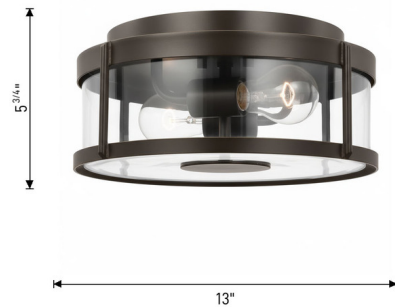

By Generation Lighting

Description

The Luning Outdoor Ceiling Flush Light adds a touch of industrial elegance to your exterior space. Its drum shaped frame features curved glass panels that diffuse warm light, creating inviting shadows across your area. Note: Industrial ST Edison bulbs complete this fixture. But standard A19, medium base of up to 60 watts may be used.

Shown in textured black / opal etched

Specifications

COLOR	Opal Etched
BODY FINISH	Textured Black
WATTAGE	9W
DIMMER	Standard 120V
DIMENSIONS	13"W x 5.75"H
BULB NOT INCLUDED	1 x A19/Medium (E26)/9W/120V LED
COUNTRY OF ORIGIN	Viet Nam