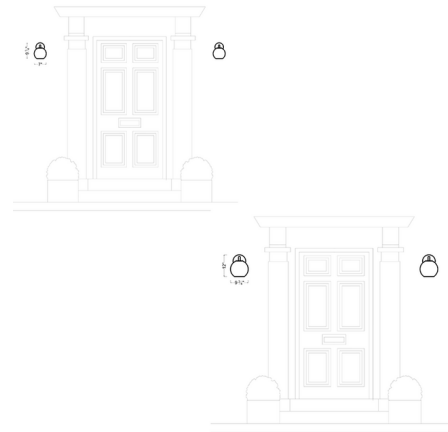

Lightology

lightology.com
866-954-4489
06-21-26

Project: _____

Company: _____

Location: _____ Fixture Type: _____

SPEC #: **SGL1444951**

Approved On: _____ Approved By: _____

Toca Outdoor Wall Sconce By Generation Lighting

Description

The Toca Outdoor Wall Sconce brings a classic beauty to your interior space. The right angled arm is complemented with a glass globe that casts soft, ambient shadows throughout your space.

Shown in textured black / milk

Specifications

COLOR	Milk
BODY FINISH	Textured Black
WATTAGE	12W
DIMMER	Standard 120V
DIMENSIONS	7"W x 9.25"H x 8.25"D
BULB NOT INCLUDED	1 x A19/Medium (E26)/12W/120V LED
OTHER BULB OPTIONS	A19/Medium (E26)/60W/120V Incandescent
COUNTRY OF ORIGIN	Viet Nam