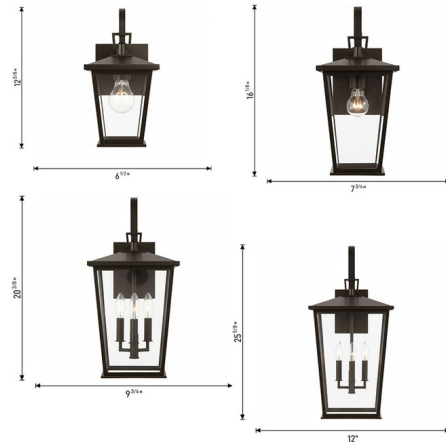

## Linton Outdoor Wall Light

By Generation Lighting

### Description

The Linton Outdoor Wall Light brings a timeless look to your exterior space. The classic lantern style frame is complemented by glass panels casting warm, inviting shadows throughout your area. Note: Decorative hook may be added on, or left off when installing.

Shown in textured black / clear

### Specifications

COLOR	Clear
BODY FINISH	Textured Black
WATTAGE	9W
DIMMER	Standard 120V
DIMENSIONS	6.5"W x 12.63"H x 7.25"D
BULB NOT INCLUDED	1 x A19/Medium (E26)/9W/120V LED
COUNTRY OF ORIGIN	Viet Nam