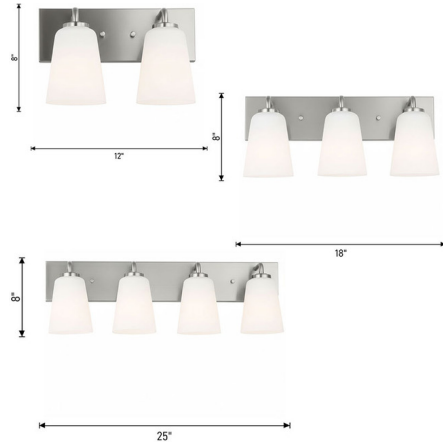

### Description

The Miles Bathroom Vanity Light adds a refined simplicity to your interior space. Its angled arms pair beautifully with tapered glass shades, casting warm, inviting shadows throughout your room.

### Specifications

COLOR	Clear
BODY FINISH	Chrome
WATTAGE	18W
DIMMER	Standard 120V
DIMENSIONS	12"W x 8"H x 6.5"D
BULB NOT INCLUDED	2 x A19/Medium (E26)/9W/120V LED
OTHER BULB OPTIONS	A19/Medium (E26)/60W/120V Incandescent
COUNTRY OF ORIGIN	Viet Nam