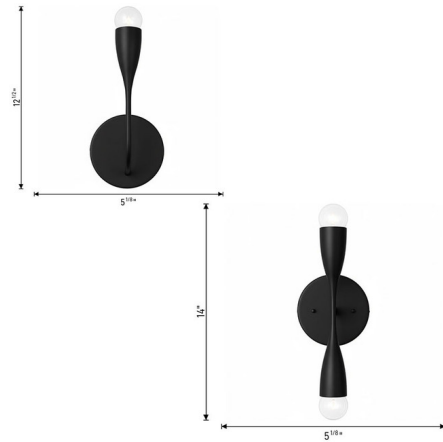

Shown in midnight black