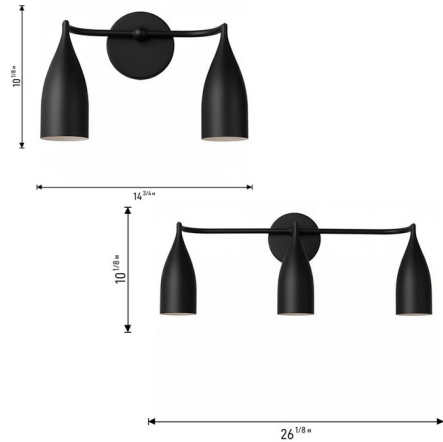

Shown in matte white