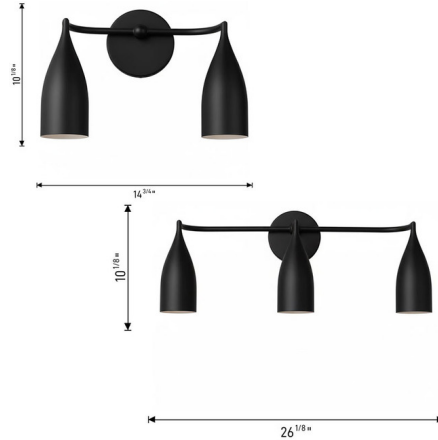

Shown in matte white