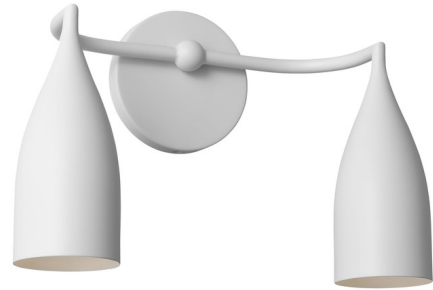

## Maya Bathroom Vanity Light By Generation Lighting

### Description

The Maya Bathroom Vanity Light adds a modern, playful touch to your interior space. Curved arms with organic shades cast warm, inviting shadows throughout your room.

### Specifications

COLOR	N/A
BODY FINISH	Matte White
WATTAGE	18W
DIMMER	Standard 120V
DIMENSIONS	14.75"W x 10.13"H x 6.5"D
BULB NOT INCLUDED	2 x A19/Medium (E26)/9W/120V LED
OTHER BULB OPTIONS	A19/Medium (E26)/60W/120V Incandescent
COUNTRY OF ORIGIN	Viet Nam

Shown in matte white

CLICK TO VIEW PRODUCT

Notes: