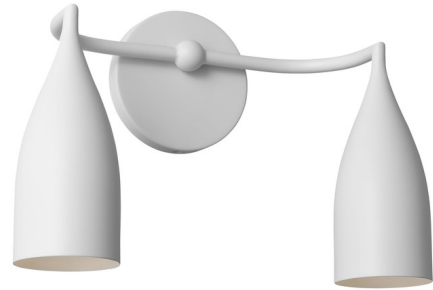

Lightology

lightology.com
866-954-4489
04-15-26

Project: _____

Company: _____

Location: _____ Fixture Type: _____

SPEC #: **SGL1445002**

Approved On: _____ Approved By: _____

Maya Bathroom Vanity Light By Generation Lighting

Description

The Maya Bathroom Vanity Light adds a modern, playful touch to your interior space. Curved arms with organic shades cast warm, inviting shadows throughout your room.

Specifications

COLOR	N/A
BODY FINISH	Matte White
WATTAGE	18W
DIMMER	Standard 120V
DIMENSIONS	14.75"W x 10.13"H x 6.5"D
BULB NOT INCLUDED	2 x A19/Medium (E26)/9W/120V LED
OTHER BULB OPTIONS	A19/Medium (E26)/60W/120V Incandescent
COUNTRY OF ORIGIN	Viet Nam