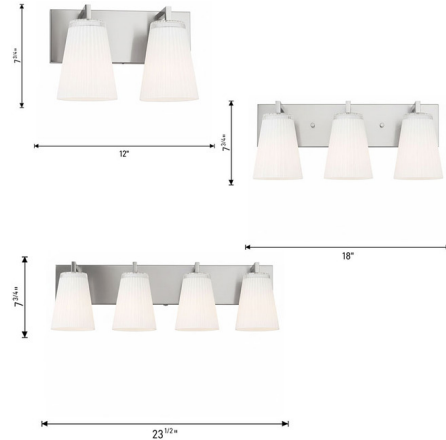

### Description

The Upson Bathroom Vanity Light adds a touch of decorative elegance to your interior space. Its sleek backplate and angled arms are paired with clear, textured fluted shades featuring a white interior, casting a soft, layered glow throughout the room. May be mounted with the glass up or down.

### Specifications

COLOR	Clear / White Painted
BODY FINISH	Satin Brass
WATTAGE	18W
DIMMER	Standard 120V
DIMENSIONS	12"W x 7.75"H x 6.25"D
BULB NOT INCLUDED	2 x A19/Medium (E26)/9W/120V LED
OTHER BULB OPTIONS	A19/Medium (E26)/60W/120V Incandescent
COUNTRY OF ORIGIN	Viet Nam