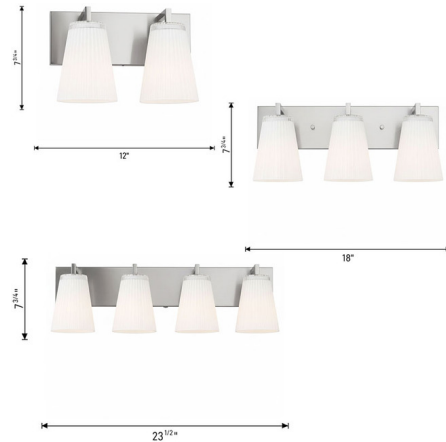

Description

The Upson Bathroom Vanity Light adds a touch of decorative elegance to your interior space. Its sleek backplate and angled arms are paired with clear, textured fluted shades featuring a white interior, casting a soft, layered glow throughout the room. May be mounted with the glass up or down.

Shown in satin brass / clear / white painted

Specifications

COLOR	Clear / White Painted
BODY FINISH	Satin Brass
WATTAGE	18W
DIMMER	Standard 120V
DIMENSIONS	12"W x 7.75"H x 6.25"D
BULB NOT INCLUDED	2 x A19/Medium (E26)/9W/120V LED
OTHER BULB OPTIONS	A19/Medium (E26)/60W/120V Incandescent
COUNTRY OF ORIGIN	Viet Nam