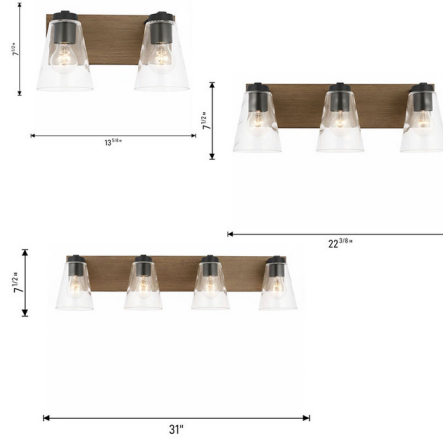

Shown in midnight black / clear water