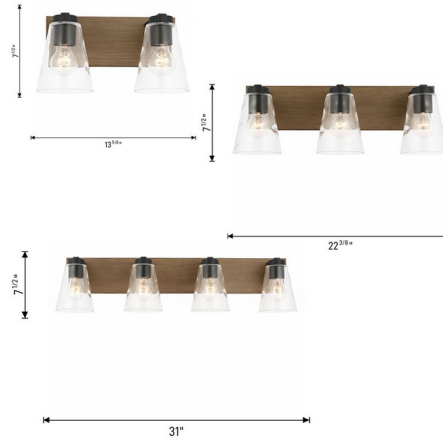

Shown in midnight black / clear water