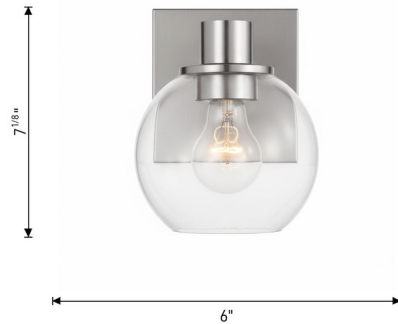

## Rito Wall Sconce By Generation Lighting

### Description

The Rito Wall Sconce is a contemporary reinterpretation of the classic globe light. Its bold frame cradles a clear glass globe, casting warm, inviting shadows that enhance the atmosphere of your room. May be mounted with the glass up or down.

### Specifications

COLOR	Clear
BODY FINISH	Chrome
WATTAGE	9W
DIMMER	Standard 120V
DIMENSIONS	6"W x 7.13"H x 7"D
BULB NOT INCLUDED	1 x A19/Medium (E26)/9W/120V LED
OTHER BULB OPTIONS	A19/Medium (E26)/60W/120V Incandescent
COUNTRY OF ORIGIN	Viet Nam