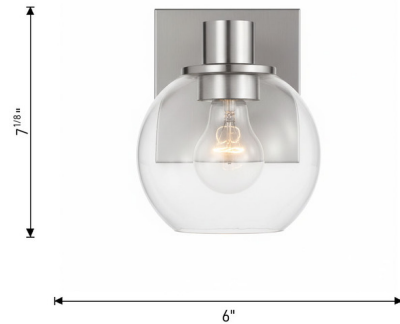

Lightology

lightology.com
866-954-4489
04-23-26

Project: _____

Company: _____

Location: _____ Fixture Type: _____

SPEC #: **SGL1445026**

Approved On: _____ Approved By: _____

Rito Wall Sconce By Generation Lighting

Description

The Rito Wall Sconce is a contemporary reinterpretation of the classic globe light. Its bold frame cradles a clear glass globe, casting warm, inviting shadows that enhance the atmosphere of your room. May be mounted with the glass up or down.

Shown in chrome / clear

Specifications

COLOR	Clear
BODY FINISH	Chrome
WATTAGE	9W
DIMMER	Standard 120V
DIMENSIONS	6"W x 7.13"H x 7"D
BULB NOT INCLUDED	1 x A19/Medium (E26)/9W/120V LED
OTHER BULB OPTIONS	A19/Medium (E26)/60W/120V Incandescent
COUNTRY OF ORIGIN	Viet Nam