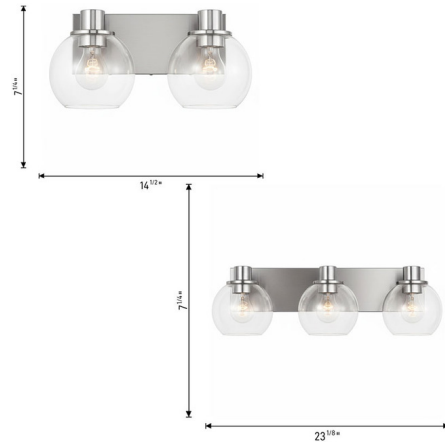

Shown in satin brass / clear