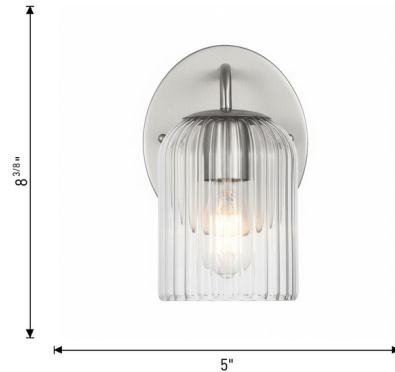

Shown in brushed nickel / clear ribbed

Specifications

COLOR	Clear Ribbed
BODY FINISH	Brushed Nickel
WATTAGE	9W
DIMMER	Standard 120V
DIMENSIONS	5"W x 8.37"H x 6"D
BULB NOT INCLUDED	1 x A19/Medium (E26)/9W/120V LED
OTHER BULB OPTIONS	A19/Medium (E26)/60W/120V Incandescent
COUNTRY OF ORIGIN	Viet Nam

CLICK TO VIEW PRODUCT

Notes: