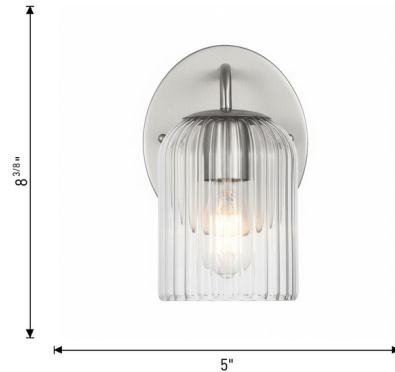

## Eisele Wall Sconce By Generation Lighting

### Description

The Eisele Wall Sconce adds a touch of refined simplicity to your interior space. Its gracefully curved arm supports a ribbed glass dome that gently diffuses light, creating a warm, inviting glow and subtle shadow play throughout your room.

Shown in brushed nickel / clear ribbed

### Specifications

COLOR	Clear Ribbed
BODY FINISH	Brushed Nickel
WATTAGE	9W
DIMMER	Standard 120V
DIMENSIONS	5"W x 8.37"H x 6"D
BULB NOT INCLUDED	1 x A19/Medium (E26)/9W/120V LED
OTHER BULB OPTIONS	A19/Medium (E26)/60W/120V Incandescent
COUNTRY OF ORIGIN	Viet Nam