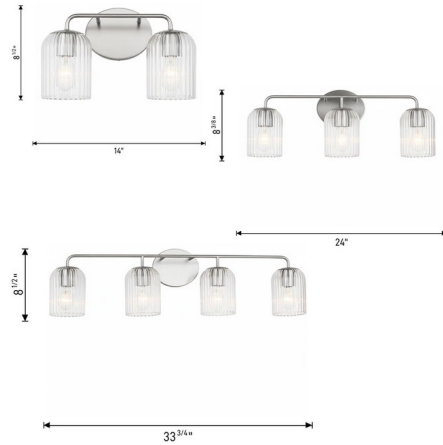

Lightology

lightology.com
866-954-4489
07-04-26

Project: _____

Company: _____

Location: _____ Fixture Type: _____

SPEC #: **SGL1445046**

Approved On: _____ Approved By: _____

Eisele Bathroom Vanity Light By Generation Lighting

Description

The Eisele Bathroom Vanity Light adds a touch of refined simplicity to your interior space. Its gracefully curved arms support ribbed glass domes that gently diffuses light, creating a warm, inviting glow and subtle shadow play throughout your room.

Shown in satin brass / clear ribbed

Specifications

COLOR	Clear Ribbed
BODY FINISH	Satin Brass
WATTAGE	18W
DIMMER	Standard 120V
DIMENSIONS	14"W x 8.75"H x 6"D
BULB NOT INCLUDED	2 x A19/Medium (E26)/9W/120V LED
OTHER BULB OPTIONS	A19/Medium (E26)/60W/120V Incandescent
COUNTRY OF ORIGIN	Viet Nam