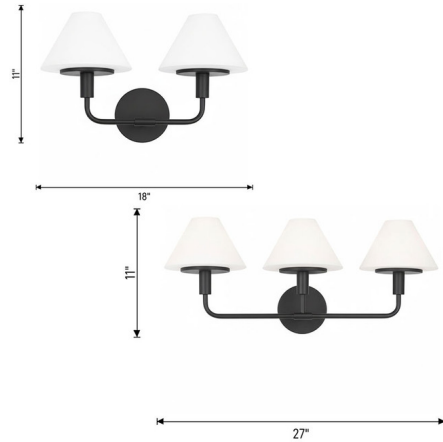

### Description

The Mendota Bathroom Vanity Light introduces clean, understated elegance to your interior space. Curved arms are finished with conical glass shades that diffuse a warm, ambient glow throughout your room.

### Specifications

COLOR . . . . . Opal Etched  
BODY FINISH . . . . . Midnight Black  
WATTAGE . . . . . 18W  
DIMMER . . . . . Standard 120V  
DIMENSIONS . . . . . 18"W x 11"H x 8.88"D  
BULB NOT INCLUDED . . . . . 2 x B10/Candelabra (E12)/9W/120V LED  
OTHER BULB OPTIONS . . . . . B10/Candelabra (E12)/60W/120V Incandescent  
COUNTRY OF ORIGIN . . . . . Viet Nam