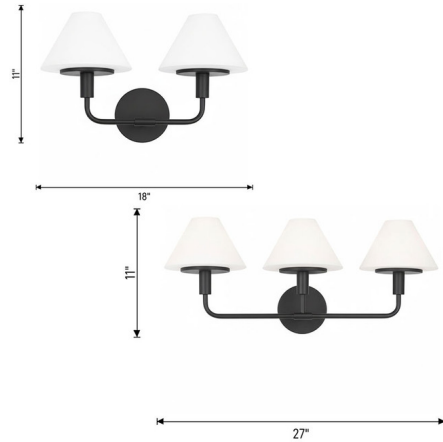

Shown in midnight black / opal etched