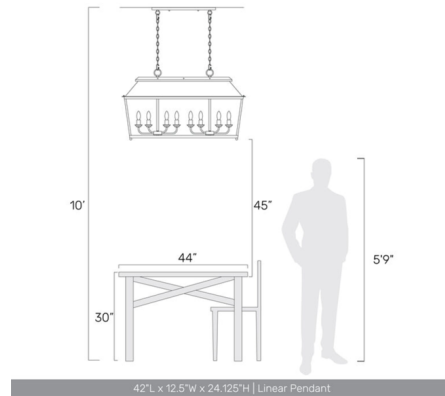

Lightology

lightology.com
866-954-4489
04-23-26

Project: _____

Company: _____

Location: _____ Fixture Type: _____

SPEC #: **GLD1445067**

Approved On: _____ Approved By: _____

Abingdon Linear Pendant By Golden Lighting

Shown in antique black / clear

Specifications

COLOR Clear
BODY FINISH Antique Black
WATTAGE 72W
DIMMER Standard 120V
DIMENSIONS 42\"/>

Technical Information

PRODUCT DIMENSIONS Chain: 72\"/>

Notes:

CLICK TO VIEW PRODUCT