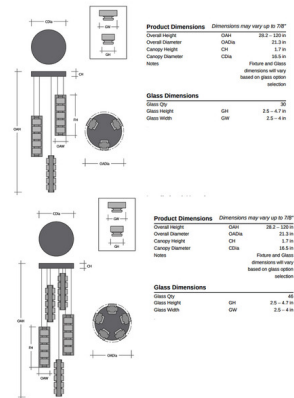

Specifications

COLOR Tessera Tetro Cast Glass
 BODY FINISH Novel Brass / Light Oak
 WATTAGE 62.1W
 DIMMER Low Voltage Electronic
 DIMENSIONS 21.3"W x 28.2"H
 INTEGRATED LED MODULE 3 x LED/20.7W/120V LED
 COUNTRY OF ORIGIN United States

Technical Information

PRODUCT DIMENSIONS Min/Max Adjustable Overall Height: 28.2"- 120"
 COLOR RENDERING 93 CRI
 LAMP COLOR 3000K
 LUMENS/WATT 336.67
 LUMINOUS FLUX 6969 lumens

Shown in novel brass / light oak / tessera tetro cast glass