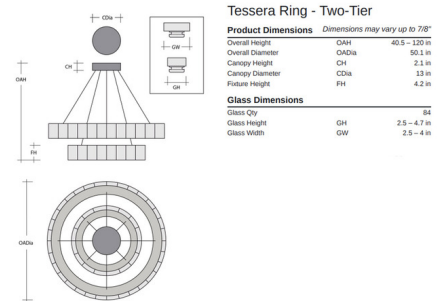

Lightology

lightology.com
866-954-4489
05-25-26

Project: _____

Company: _____

Location: _____ Fixture Type: _____

SPEC #: **HMR1445595**

Approved On: _____ Approved By: _____

Tessera Two Tier Ring Chandelier

By Hammerton Studio

Description

The Tessera Two Tier Chandelier brings jewelry inspired elegance to your interior space. Slender rings are adorned with tile motifs crafted from artisan cast crystal glass, using the 2,500-year-old art of glass mosaic tiling. The result is a stunning play of light that casts warm, shimmering shadows throughout your room. Note: Due to the weight of this fixture, additional ceiling support is required.

Shown in flat bronze / tessera facet cast glass

Specifications

COLOR Tessera Facet Cast Glass
 BODY FINISH Flat Bronze
 WATTAGE 141W
 DIMMER Standard 120V
 DIMENSIONS 50.1"W x 40.5"H
 INTEGRATED LED MODULE 1 x LED/141W/120V LED
 COUNTRY OF ORIGIN United States

Technical Information

PRODUCT DIMENSIONS Min/Max Adjustable Overall Height: 40.5" - 120"
 COLOR RENDERING 93 CRI
 LAMP COLOR 3000K
 LUMENS/WATT 81.29
 LUMINOUS FLUX 11462 lumens

CLICK TO VIEW PRODUCT

Notes: