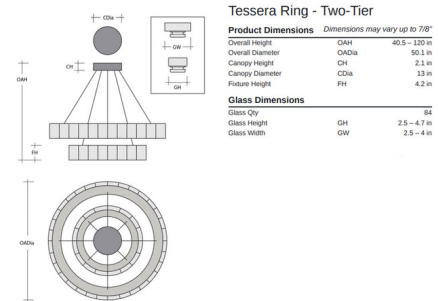

## Tessera Two Tier Ring Chandelier By Hammerton Studio

### Specifications

COLOR	Tessera Facet Cast Glass
BODY FINISH	Flat Bronze
WATTAGE	141W
DIMMER	Standard 120V
DIMENSIONS	50.1"W x 40.5"H
INTEGRATED LED MODULE	1 x LED/141W/120V LED
COUNTRY OF ORIGIN	United States

### Technical Information

PRODUCT DIMENSIONS	Min/Max Adjustable Overall Height: 40.5" - 120"
COLOR RENDERING	93 CRI
LAMP COLOR	3000K
LUMENS/WATT	81.29
LUMINOUS FLUX	11462 lumens

CLICK TO VIEW PRODUCT

Notes: