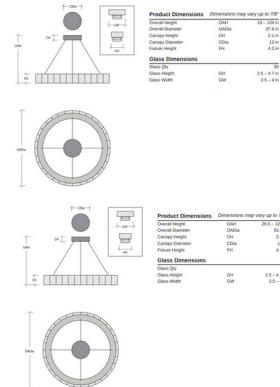

### Specifications

COLOR . . . . . Tessera Orb Cast Glass  
 BODY FINISH . . . . . Graphite  
 WATTAGE . . . . . 54W  
 DIMMER . . . . . Standard 120V  
 DIMENSIONS . . . . . 37.9"W x 4.2"H  
 INTEGRATED LED MODULE . . . . . 1 x LED/54W/120V LED  
 COUNTRY OF ORIGIN . . . . . United States

### Technical Information

COLOR RENDERING . . . . . 93 CRI  
 LAMP COLOR . . . . . 3000K  
 LUMENS/WATT . . . . . 78.20  
 LUMINOUS FLUX . . . . . 4223 lumens

Shown in graphite / tessera orb cast glass

CLICK TO VIEW PRODUCT