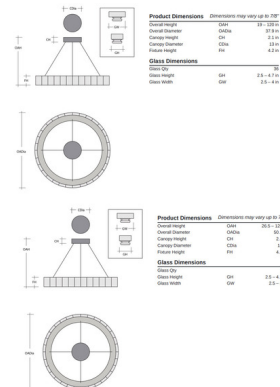

Specifications

COLOR Tessera Orb Cast Glass
 BODY FINISH Graphite
 WATTAGE 54W
 DIMMER Standard 120V
 DIMENSIONS 37.9"W x 4.2"H
 INTEGRATED LED MODULE 1 x LED/54W/120V LED
 COUNTRY OF ORIGIN United States

Technical Information

COLOR RENDERING 93 CRI
 LAMP COLOR 3000K
 LUMENS/WATT 78.20
 LUMINOUS FLUX 4223 lumens

Notes:

Shown in graphite / tessera orb cast glass

CLICK TO VIEW PRODUCT