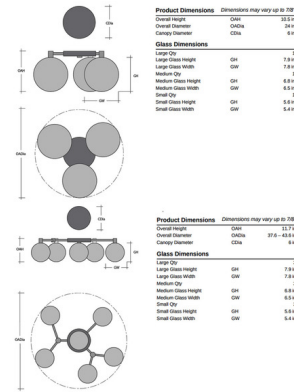

CLICK TO VIEW PRODUCT

Notes: _____