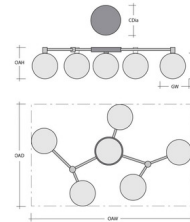

Lightology

lightology.com
866-954-4489
05-21-26

Project: _____
Company: _____
Location: _____ Fixture Type: _____
SPEC #: **HMRI445957**
Approved On: _____ Approved By: _____

Gem Hub & Spoke Linear Semi Flush Ceiling Light

By Hammerton Studio

Description

The Gem Hub & Spoke Linear Ceiling Semi Flush Light is jewelry for your home. Features gems of LED lit hand blown glass that are meticulously crafted by Hammerton artisans. The fixture gives a nod to an organic aesthetic that exudes casual sophistication. Each shade takes the place of a traditional bulb and unfolds with striking illumination. The finished look is relaxed, soft and unique. Each glass shade is a one of a kind artisan creation. Overall width is adjustable from 37.9 inches to 50.2 inches. Overall depth is adjustable from 23.1 inches to 42.3 inches.

Specifications

COLOR . . . . . Bronze
BODY FINISH . . . . . Flat Bronze
WATTAGE 26.6W
DIMMER . . . . . Low Voltage Electronic
DIMENSIONS . . . . . 50.2"W x 11.7"H x 42.3"D
INTEGRATED LED MODULE . . . . . 6 x LED/4.43W/120V LED

Technical Information

COLOR RENDERING . . . . . 93 CRI
LAMP COLOR 3000K
LUMENS/WATT 569.30
LUMINOUS FLUX . . . . . 2522 lumens

CLICK TO VIEW PRODUCT

Notes: