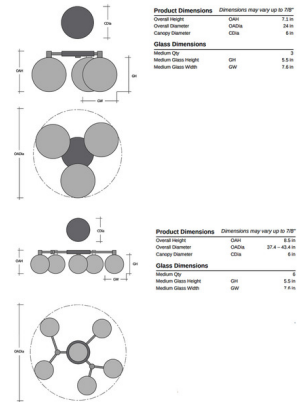

### Description

The Mesa Hub & Spoke Ceiling Flush / Wall Sconce is inspired by the rugged beauty of Southwestern landscapes. The smooth frame holds handcrafted artisan blown crystal glass that casts warm shadows across your room. The overall width for the 43.4 inch size is adjustable from 37.4 inches to 43.4 inches. May be used on the ceiling or wall.

### Specifications

COLOR . . . . . Mesa Bronze  
 BODY FINISH . . . . . Gilded Brass  
 WATTAGE . . . . . 13.3W  
 DIMMER . . . . . Low Voltage Electronic  
 DIMENSIONS . . . . . 24"W x 7.1"H  
 INTEGRATED LED MODULE . . . . . 3 x LED/4.43W/120V LED