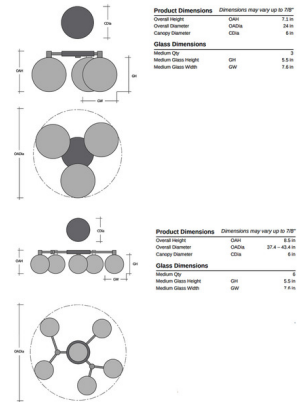

Shown in gilded brass / mesa bronze

CLICK TO VIEW PRODUCT

Notes: