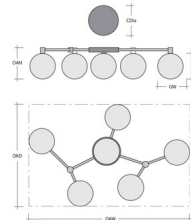

Lightology

lightology.com
866-954-4489
04-28-26

Project: _____
Company: _____
Location: _____ Fixture Type: _____
SPEC #: **HMR1446155**
Approved On: _____ Approved By: _____

Mesa Hub & Spoke Linear Ceiling Light / Wall Sconce

By Hammerton Studio

Description

The Mesa Hub & Spoke Linear Ceiling Light is inspired by the rugged beauty of Southwestern landscapes. The smooth frame holds handcrafted artisan blown crystal glass that casts warm shadows across your room. Overall width is adjustable from 37.7 inches to 50 inches. Overall depth is adjustable from 22.9 inches to 42.1 inches. May be used on the ceiling or wall.

Specifications

COLOR . . . . . Mesa Amber
BODY FINISH . . . . . Gilded Brass
WATTAGE 26.6W
DIMMER . . . . . Low Voltage Electronic
DIMENSIONS . . . . . 50"W x 8.5"H x 42.1"D
INTEGRATED LED MODULE . . . . . 6 x LED/4.43W/120V LED

Technical Information

COLOR RENDERING . . . . . 93 CRI
LAMP COLOR 3000K
LUMENS/WATT 569.30
LUMINOUS FLUX . . . . . 2522 lumens

CLICK TO VIEW PRODUCT

Notes: