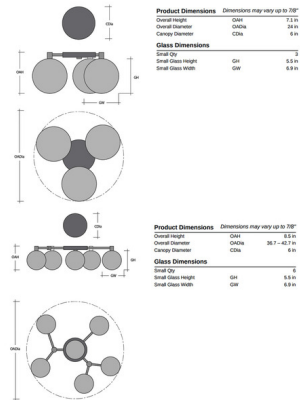

Shown in gilded brass / vessel amber

CLICK TO VIEW PRODUCT

Notes: