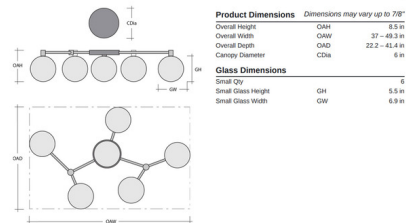

By Hammerton Studio

Description

The Vessel Hub & Spoke Linear Ceiling Flush / Wall Sconce brings a clean fusion of a geometric form and organic design to your interior space. The smooth lineal frame holds decorative glass diffusers and casts a captivating play of light shadows across your room. Overall width is adjustable from 37 inches to 49.3 inches. Overall depth is adjustable from 22.2 inches to 41.4 inches. May be used on the ceiling or wall.

Shown in burnished bronze / vessel bronze

Specifications

COLOR Vessel Bronze
 BODY FINISH Burnished Bronze
 WATTAGE 26.6W
 DIMMER Low Voltage Electronic
 DIMENSIONS 50"W x 8.5"H x 42.1"D
 INTEGRATED LED MODULE 6 x LED/4.43W/120V LED