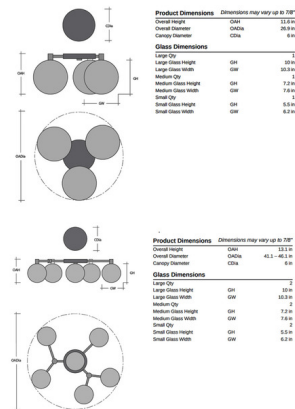

Lightology

lightology.com
866-954-4489
07-02-26

Project: _____
 Company: _____
 Location: _____ Fixture Type: _____
 SPEC #: **HMRI446428**
 Approved On: _____ Approved By: _____

Gaia Hub & Spoke Semi Flush Ceiling Light By Hammerton Studio

Description

The Gaia Hub & Spoke Ceiling Semi Flush Light brings a modern, organic look to your interior space. The smooth frame holds beautifully contoured orbs of hand blown, lead-free Crystal that casts warm shadows of light across your room. Note: White shade is only available in 3000K color temperature.

Shown in novel brass / amber

Specifications

COLOR Amber
 BODY FINISH Novel Brass
 WATTAGE 13.3W
 DIMMER Low Voltage Electronic
 DIMENSIONS 26.9"W x 11.6"H
 INTEGRATED LED MODULE 3 x LED/4.43W/120V LED

Technical Information

COLOR RENDERING 93 CRI
 LAMP COLOR 3000K
 LUMENS/WATT 284.65
 LUMINOUS FLUX 1261 lumens

CLICK TO VIEW PRODUCT

Notes: