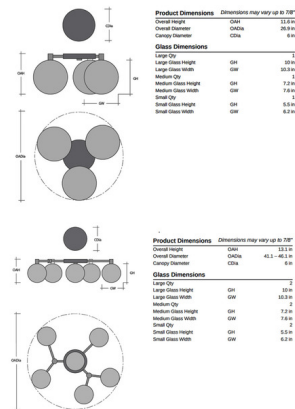

Lightology

lightology.com
866-954-4489
04-27-26

Project: _____
 Company: _____
 Location: _____ Fixture Type: _____
 SPEC #: **HMRI446428**
 Approved On: _____ Approved By: _____

Gaia Hub & Spoke Semi Flush Ceiling Light By Hammerton Studio

Description

The Gaia Hub & Spoke Ceiling Semi Flush Light brings a modern, organic look to your interior space. The smooth frame holds beautifully contoured orbs of hand blown, lead-free Crystal that casts warm shadows of light across your room. Note: White shade is only available in 3000K color temperature.

Shown in novel brass / amber

Specifications

COLOR Amber
 BODY FINISH Novel Brass
 WATTAGE 13.3W
 DIMMER Low Voltage Electronic
 DIMENSIONS 26.9"W x 11.6"H
 INTEGRATED LED MODULE 3 x LED/4.43W/120V LED

Technical Information

COLOR RENDERING 93 CRI
 LAMP COLOR 3000K
 LUMENS/WATT 284.65
 LUMINOUS FLUX 1261 lumens

CLICK TO VIEW PRODUCT

Notes: