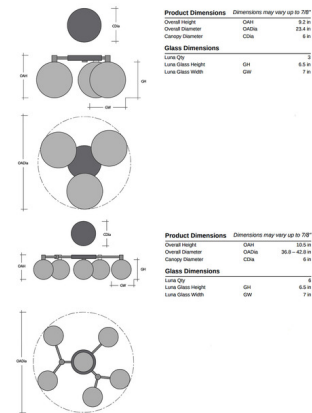

Shown in novel brass / bronze geo

CLICK TO VIEW PRODUCT

Notes: