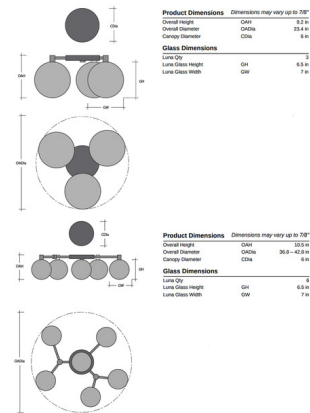

Shown in novel brass / bronze geo

CLICK TO VIEW PRODUCT

Notes: