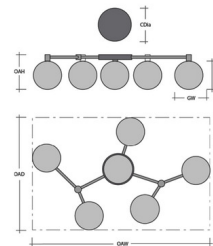

Lightology

lightology.com
866-954-4489
07-02-26

Project: _____
Company: _____
Location: _____ Fixture Type: _____
SPEC #: **HMR1447117**
Approved On: _____ Approved By: _____

Luna Hub & Spoke Linear Ceiling Light / Wall Sconce

By Hammerton Studio

Description

The Luna Hub & Spoke Ceiling Light / Wall Sconce brings a touch of artistic elegance to your interior space. Its organically shaped, artisan-cast glass surrounds softly glowing LED elements that cast warm, ambient shadows throughout your room. Each fixture is a unique, handcrafted piece - subtle variations and imperfections are part of its distinctive charm. May be used on your ceiling or on your wall. **Note:** Overall width is adjustable from 37.1 inches to 49.4 inches. Overall depth is adjustable from 22.3 inches to 41.5 inches.

Specifications

COLOR	.....	Bronze Zircon
BODY FINISH	.....	Novel Brass
WATTAGE	.....	26.6W
DIMMER	.....	Low Voltage Electronic
DIMENSIONS	.....	49.4"W x 10.5"H x 41.5"D
INTEGRATED LED MODULE	.....	6 x LED/4.43W/120V LED

Technical Information

COLOR RENDERING	.....	93 CRI
LAMP COLOR	.....	3000K
LUMENS/WATT	.....	569.30
LUMINOUS FLUX	.....	2522 lumens

CLICK TO VIEW PRODUCT

Notes: