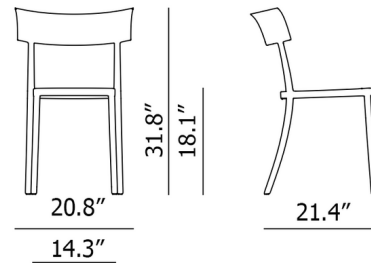

By Kartell

Description

The Catwalk Outdoor Matte Chair is a stately and modern minimalist piece. Crafted with durable and color-lasting materials, this chair is perfect for a patio or poolside deck.

Shown in sage green

G5818

Specifications

COLOR	N/A
BODY FINISH	Sage Green
WATTAGE	N/A
DIMMER	N/A
DIMENSIONS	20.87"W x 31.89"H x 21.4"D
BULB	N/A
COUNTRY OF ORIGIN	Italy

CLICK TO VIEW PRODUCT

Notes: