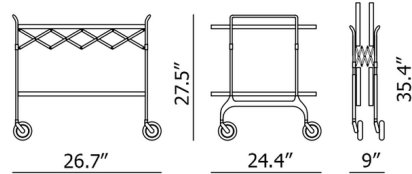

4470

Specifications

COLOR	N/A
BODY FINISH	Plum
WATTAGE	N/A
DIMMER	N/A
DIMENSIONS	26.77"W x 27.56"H x 24.41"D
BULB	N/A
COUNTRY OF ORIGIN	Italy