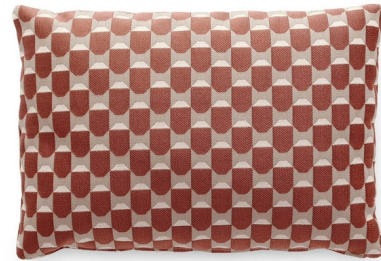

Lightology

lightology.com
866-954-4489
05-25-26

Project: _____

Company: _____

Location: _____ Fixture Type: _____

SPEC #: **KRL1447161**

Approved On: _____ Approved By: _____

Cara Matte Outdoor Liberty Cushion By Kartell

Description

The Cara Matte Outdoor Liberty Cushion features an array of vibrant colors perfect for any patio space. These durable cushions are made of color-fast and water-repellant fabric, with a removable cover for ease of maintenance.

Specifications

COLOR Obi Check Rust
BODY FINISH N/A
WATTAGE N/A
DIMMER N/A
DIMENSIONS 18.9"W x 13.78"H x 4.72"D
BULB N/A
COUNTRY OF ORIGIN Italy

Shown in obi check rust

CLICK TO VIEW PRODUCT

Notes: