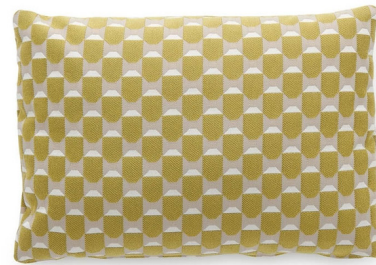

Lightology

lightology.com
866-954-4489
05-22-26

Project: _____

Company: _____

Location: _____ Fixture Type: _____

SPEC #: **KRL1447163**

Approved On: _____ Approved By: _____

Cara Matte Outdoor Liberty Cushion By Kartell

Description

The Cara Matte Outdoor Liberty Cushion features an array of vibrant colors perfect for any patio space. These durable cushions are made of color-fast and water-repellant fabric, with a removable cover for ease of maintenance.

Shown in obi check yellow

Specifications

COLOR	Obi Check Yellow
BODY FINISH	N/A
WATTAGE	N/A
DIMMER	N/A
DIMENSIONS	18.9"W x 13.78"H x 4.72"D
BULB	N/A
COUNTRY OF ORIGIN	Italy

CLICK TO VIEW PRODUCT

Notes: