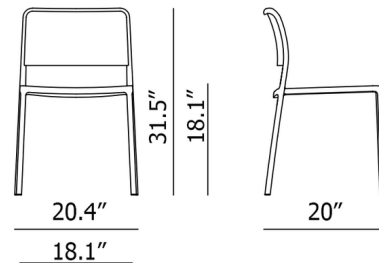

Lightology

lightology.com
866-954-4489
04-23-26

Project: _____

Company: _____

Location: _____ Fixture Type: _____

SPEC #: **KRL1447184**

Approved On: _____ Approved By: _____

Audrey Outdoor Chair Without Arm - 2 Pack By Kartell

5875

Specifications

COLOR	N/A
BODY FINISH	White Frame / Sand
WATTAGE	N/A
DIMMER	N/A
DIMENSIONS	20.47"W x 31.5"H x 20"D
BULB	N/A
COUNTRY OF ORIGIN	Italy

CLICK TO VIEW PRODUCT

Notes: