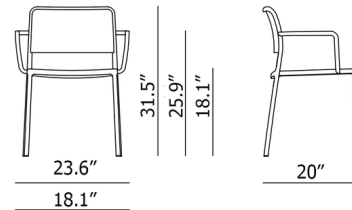

By Kartell

Description

The Audrey Outdoor Chair is a stately and modern minimalist piece. Crafted with durable and color-lasting materials, this chair is perfect for a patio or poolside deck.

Shown in white frame / black

5876

Specifications

COLOR	N/A
BODY FINISH	White Frame / Black
WATTAGE	N/A
DIMMER	N/A
DIMENSIONS	23.62"W x 31.5"H x 20"D
BULB	N/A
COUNTRY OF ORIGIN	Italy

CLICK TO VIEW PRODUCT

Notes: