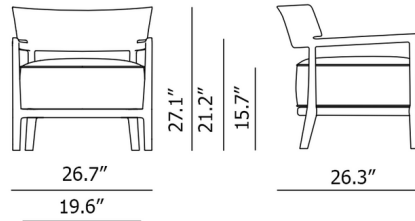

Lightology

lightology.com
866-954-4489
04-25-26

Project: _____

Company: _____

Location: _____ Fixture Type: _____

SPEC #: **KRL1447220**

Approved On: _____ Approved By: _____

Cara Matte Outdoor Liberty Armchair By Kartell

Shown in matte white / blue obi check

Specifications

COLOR	Blue Obi Check
BODY FINISH	Matte White
WATTAGE	N/A
DIMMER	N/A
DIMENSIONS	26.7"W x 27.1"H x 26.3"D
BULB	N/A
COUNTRY OF ORIGIN	Italy

CLICK TO VIEW PRODUCT