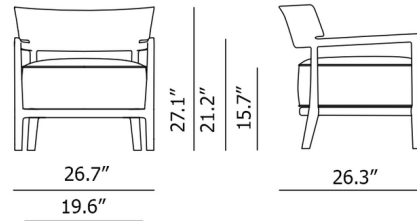

Lightology

lightology.com
866-954-4489
04-22-26

Project: _____

Company: _____

Location: _____ Fixture Type: _____

SPEC #: **KRL1447229**

Approved On: _____ Approved By: _____

Cara Outdoor Armchair

Shown in rusty frame / blue-orange

Specifications

COLOR	N/A
BODY FINISH	Rusty Frame / Blue-Orange
WATTAGE	N/A
DIMMER	N/A
DIMENSIONS	26.77"W x 27.17"H x 26.3"D
BULB	N/A
COUNTRY OF ORIGIN	Italy

CLICK TO VIEW PRODUCT