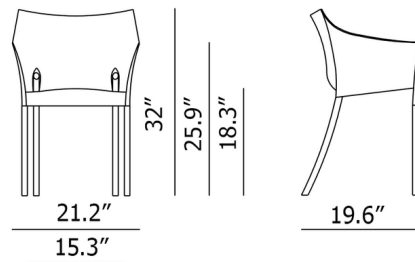

By Kartell

Description

A Kartell classic, the Dr. No Outdoor Armchair is a modern blend of functionality and beauty. The chair is characterized by its comfortable seat, design elegance, and practical features, including resistance to temperature changes, stackability, and ease of cleaning.

Shown in aluminum / wax white

4848

Specifications

COLOR	Wax White
BODY FINISH	Aluminum
WATTAGE	N/A
DIMMER	N/A
DIMENSIONS	21.26"W x 32.09"H x 19.6"D
BULB	N/A
COUNTRY OF ORIGIN	Italy

CLICK TO VIEW PRODUCT

Notes: