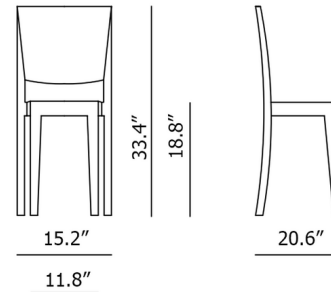

By Kartell

Description

The La Marie Chair is the ultimate modern statement piece. Completely transparent, the chair is made of polycarbonate formed in a single mold. Perfect for a dining room or den.

Shown in crystal

4850

Specifications

COLOR	N/A
BODY FINISH	Crystal
WATTAGE	N/A
DIMMER	N/A
DIMENSIONS	15.24"W x 33.46"H x 20.6"D
BULB	N/A
COUNTRY OF ORIGIN	Italy

CLICK TO VIEW PRODUCT

Notes: