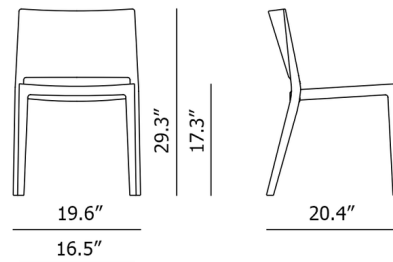

By Kartell

Description

Designed by Piero Lissoni, the Lizz Matt Chair features a wide seat and low backrest. Created for use around tables, it comes in a variety of colors. The durable material is scratch resistant and easy to maintain.

Shown in grey

4869 Lizz Mat

Specifications

COLOR	N/A
BODY FINISH	Grey
WATTAGE	N/A
DIMMER	N/A
DIMENSIONS	19.69"W x 29.33"H x 20.47"D
BULB	N/A
COUNTRY OF ORIGIN	Italy

CLICK TO VIEW PRODUCT

Notes: