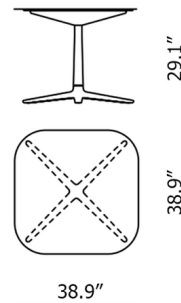

## Multiplo Square Outdoor Table

By Kartell

### Specifications

COLOR	Black Marble
BODY FINISH	Black
WATTAGE	N/A
DIMMER	N/A
DIMENSIONS	38.98"W x 29.13"H
BULB	N/A
COUNTRY OF ORIGIN	Italy

CLICK TO VIEW PRODUCT

Notes: