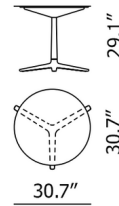

4066

4078

Specifications

COLOR	White Marble
BODY FINISH	White
WATTAGE	N/A
DIMMER	N/A
DIMENSIONS	30.71"W x 29.13"H
BULB	N/A
COUNTRY OF ORIGIN	Italy

CLICK TO VIEW PRODUCT

Notes: