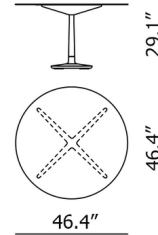

4066

4078

Specifications

COLOR	White Marble
BODY FINISH	White
WATTAGE	N/A
DIMMER	N/A
DIMENSIONS	30.71"W x 29.13"H
BULB	N/A
COUNTRY OF ORIGIN	Italy

CLICK TO VIEW PRODUCT

Notes: