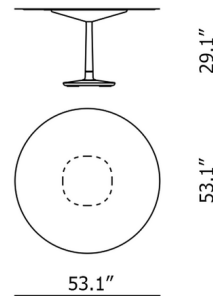

Lightology

lightology.com
866-954-4489
05-20-26

Project: _____

Company: _____

Location: _____ Fixture Type: _____

SPEC #: **KRL1447257**

Approved On: _____ Approved By: _____

Multiplo Glass Round Outdoor Table By Kartell

4137

Specifications

COLOR	White Glass
BODY FINISH	White
WATTAGE	N/A
DIMMER	N/A
DIMENSIONS	53.15\"W x 29.13\"H
BULB	N/A
COUNTRY OF ORIGIN	Italy

CLICK TO VIEW PRODUCT

Notes: