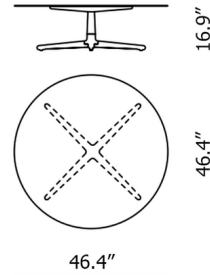

Shown in white / white marble

4152

Specifications

COLOR	White Marble
BODY FINISH	White
WATTAGE	N/A
DIMMER	N/A
DIMENSIONS	46.46"W x 16.93"H
BULB	N/A
COUNTRY OF ORIGIN	Italy

CLICK TO VIEW PRODUCT

Notes: