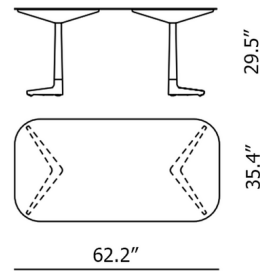

## Multiplo XL Rectangular Table By Kartell

### Specifications

COLOR	White Marble
BODY FINISH	White
WATTAGE	N/A
DIMMER	N/A
DIMENSIONS	62.2"W x 29.53"H x 35.43"D
BULB	N/A
COUNTRY OF ORIGIN	Italy

CLICK TO VIEW PRODUCT

Notes: