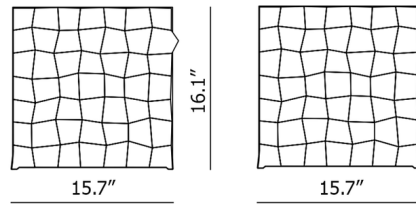

## Optic Cube With Door By Kartell

### Description

No description available.

Shown in amber

### Specifications

COLOR	N/A
BODY FINISH	Amber
WATTAGE	N/A
DIMMER	N/A
DIMENSIONS	15.75"L x 15.75"W x 16.14"H
BULB	N/A
COUNTRY OF ORIGIN	Italy

CLICK TO VIEW PRODUCT

Notes: