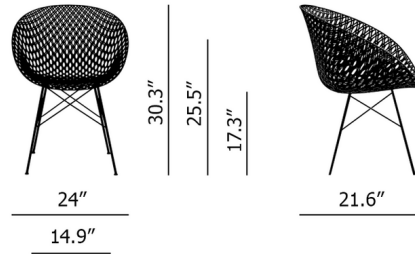

Lightology

lightology.com
866-954-4489
05-16-26

Project: _____

Company: _____

Location: _____ Fixture Type: _____

SPEC #: **KRL1447280**

Approved On: _____ Approved By: _____

Smatrik Outdoor Chair - Set of 2 By Kartell

Description

The Smatrik Outdoor Chair offers a sleek, versatile design. The plastic features net of overlapping, woven strands, creating the comfortable curved seat. Suitable for outdoor use.

Shown in plum

Specifications

COLOR	N/A
BODY FINISH	Plum
WATTAGE	N/A
DIMMER	N/A
DIMENSIONS	24.02"W x 30.31"H x 21.6"D
BULB	N/A
COUNTRY OF ORIGIN	Italy

CLICK TO VIEW PRODUCT

Notes: