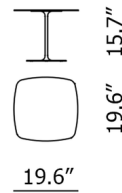

Lightology

lightology.com
866-954-4489
05-17-26

Project: _____
 Company: _____
 Location: _____ Fixture Type: _____
 SPEC #: **KRL1447289**
 Approved On: _____ Approved By: _____

Thierry Outdoor Side Table By Kartell

Shown in white

4049
Outdoor

4050
Outdoor

4051
Outdoor

Specifications

COLOR	N/A
BODY FINISH	White
WATTAGE	N/A
DIMMER	N/A
DIMENSIONS	19.69"W x 15.75"H x 19.69"D
BULB	N/A
COUNTRY OF ORIGIN	Italy

CLICK TO VIEW PRODUCT