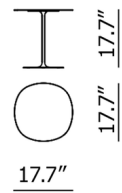

Shown in white

4049
Outdoor

4050
Outdoor

4051
Outdoor

Specifications

COLOR	N/A
BODY FINISH	White
WATTAGE	N/A
DIMMER	N/A
DIMENSIONS	19.69"W x 15.75"H x 19.69"D
BULB	N/A
COUNTRY OF ORIGIN	Italy

CLICK TO VIEW PRODUCT