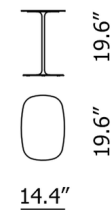

Shown in white

4049
Outdoor

4050
Outdoor

4051
Outdoor

Specifications

COLOR	N/A
BODY FINISH	White
WATTAGE	N/A
DIMMER	N/A
DIMENSIONS	19.69"W x 15.75"H x 19.69"D
BULB	N/A
COUNTRY OF ORIGIN	Italy

CLICK TO VIEW PRODUCT