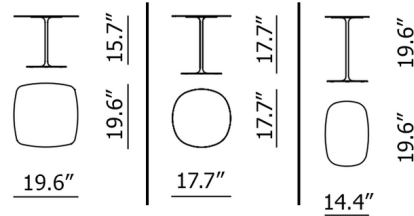

### Description

The Thierry Outdoor Side Table will complement a wide variety of decor styles with its elegantly minimalist silhouette. The tabletop is square-shaped with rounded corners and made of back-painted plate glass for a glossy appearance. The slim steel base provides support and completes the look with a sleek, modern touch. Note: Set includes one of each-4049/BI - 19.6 inch W x 19.6W D x 15.7 H 4050/BI - 17.17 inch W x 17.7 inch D x 17.7 inch H 4051/BI - 19.6 inch W x 14.4 inch D x 19.6 inch H

### Specifications

COLOR	N/A
BODY FINISH	White
WATTAGE	N/A
DIMMER	N/A
DIMENSIONS	19.69"W x 19.69"H
BULB	N/A
COUNTRY OF ORIGIN	Italy

CLICK TO VIEW PRODUCT

Notes: