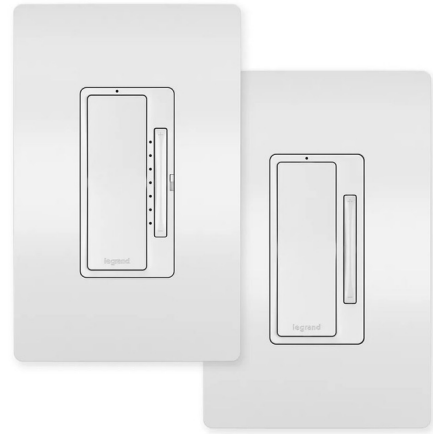

## Radiant Easy 3-Way Dimmer Kit

By Legrand Radiant

### Description

The radiant Easy 3 Way Dimmer Kit easily adds control of a light or fixture from a second location, even in locations without 3-way wiring. To start, replace the existing light switch with the kit's radiant Tru-Universal Dimmer (wired), then use the included battery powered radiant Wireless Dimmer to add another point of control. The Wireless Dimmer mounts to any wall or surface, without cutting, wiring or tools. The devices come pre-paired, letting you add multi-location control in seconds. Includes screwless wall plate. To add enhanced functionality simply add a Smart Gateway with Netatmo and use the Legrand Home + Away app for control from anywhere..and more. Electrical Rating: 120V 250W 2.1A (CFL - Reverse Phase Only) 120V 250W 2.1A (EFL - Reverse Phase Only) 120V 250W 2.1A (ELV - Reverse Phase Only) 120V 250W 2.1A (LED - Reverse Phase Only) 120V 450W (ELV - Reverse Phase Only) 120V 450W (Halogen - Reverse Phase Only) 120V 450W (Incandescent - Reverse Phase Only) 120V 450W 3.8A (CFL - Forward Phase Only) 120V 450W 3.8A (EFL - Forward Phase Only) 120V 450W 3.8A (LED - Forward Phase Only) 120V 700W (Halogen - Forward Phase Only) 120V 700W (Incandescent - Forward Phase Only)

### Specifications

COLOR	N/A
BODY FINISH	White
WATTAGE	N/A
DIMMER	N/A
DIMENSIONS	N/A
BULB	N/A
COUNTRY OF ORIGIN	China

Shown in white

CLICK TO VIEW PRODUCT

Notes: