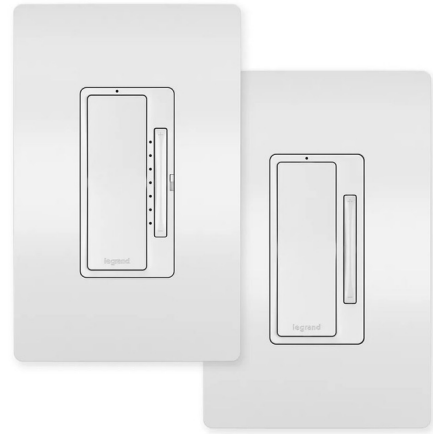

Radiant Easy 3-Way Dimmer Kit By Legrand Radiant

Description

The radiant Easy 3 Way Dimmer Kit easily adds control of a light or fixture from a second location, even in locations without 3-way wiring. To start, replace the existing light switch with the kit's radiant Tru-Universal Dimmer (wired), then use the included battery powered radiant Wireless Dimmer to add another point of control. The Wireless Dimmer mounts to any wall or surface, without cutting, wiring or tools. The devices come pre-paired, letting you add multi-location control in seconds. Includes screwless wall plate. To add enhanced functionality simply add a Smart Gateway with Netatmo and use the Legrand Home + Away app for control from anywhere..and more. Electrical Rating: 120V 250W 2.1A (CFL - Reverse Phase Only) 120V 250W 2.1A (EFL - Reverse Phase Only) 120V 250W 2.1A (ELV - Reverse Phase Only) 120V 250W 2.1A (LED - Reverse Phase Only) 120V 450W (ELV - Reverse Phase Only) 120V 450W (Halogen - Reverse Phase Only) 120V 450W (Incandescent - Reverse Phase Only) 120V 450W 3.8A (CFL - Forward Phase Only) 120V 450W 3.8A (EFL - Forward Phase Only) 120V 450W 3.8A (LED - Forward Phase Only) 120V 700W (Halogen - Forward Phase Only) 120V 700W (Incandescent - Forward Phase Only)

Specifications

COLOR	.....	N/A
BODY FINISH	.....	White
WATTAGE	.....	N/A
DIMMER	.....	N/A
DIMENSIONS	.....	N/A
BULB	.....	N/A
COUNTRY OF ORIGIN	.....	China

Shown in white

CLICK TO VIEW PRODUCT

Notes: