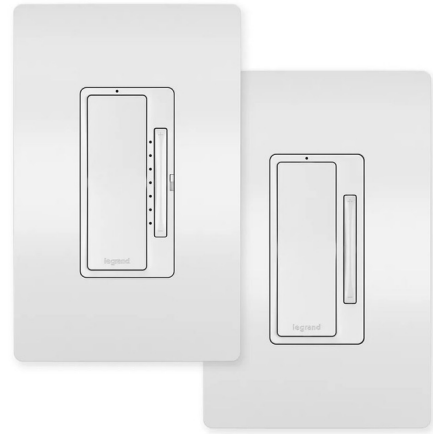

## Radiant Easy 3-Way Dimmer Kit By Legrand Radiant

### Description

The radiant Easy 3 Way Dimmer Kit easily adds control of a light or fixture from a second location, even in locations without 3-way wiring. To start, replace the existing light switch with the kit's radiant Tru-Universal Dimmer (wired), then use the included battery powered radiant Wireless Dimmer to add another point of control. The Wireless Dimmer mounts to any wall or surface, without cutting, wiring or tools. The devices come pre-paired, letting you add multi-location control in seconds. Includes screwless wall plate. To add enhanced functionality simply add a Smart Gateway with Netatmo and use the Legrand Home + Away app for control from anywhere..and more. Electrical Rating: 120V 250W 2.1A (CFL - Reverse Phase Only) 120V 250W 2.1A (EFL - Reverse Phase Only) 120V 250W 2.1A (ELV - Reverse Phase Only) 120V 250W 2.1A (LED - Reverse Phase Only) 120V 450W (ELV - Reverse Phase Only) 120V 450W (Halogen - Reverse Phase Only) 120V 450W (Incandescent - Reverse Phase Only) 120V 450W 3.8A (CFL - Forward Phase Only) 120V 450W 3.8A (EFL - Forward Phase Only) 120V 450W 3.8A (LED - Forward Phase Only) 120V 700W (Halogen - Forward Phase Only) 120V 700W (Incandescent - Forward Phase Only)

### Specifications

COLOR	.....	N/A
BODY FINISH	.....	White
WATTAGE	.....	N/A
DIMMER	.....	N/A
DIMENSIONS	.....	N/A
BULB	.....	N/A
COUNTRY OF ORIGIN	.....	China

Shown in white

CLICK TO VIEW PRODUCT

Notes: